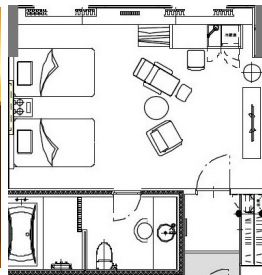

Guest Room Space "40m² or More" with the Exclusive use floor < Sapporo Stay >

Susukino Area

Sapporo Park Hotel 《Park in Park》

Very Comfortable ! Exclusive use floor for Executive

Guest Room 51m² or more
Concierge desk/Executive lounge
(Coffee free) at Exclusive use floor.
Refrigerator(Beverage all free)

Price (1N2D/1 Breakfast) ¥27,000 / person
The day Before Holiday ¥6,000 up
Period :2015/10/01~2016/3/31
Exception date : Snow Festival period

Sapporo Excel Tokyu 《Premium Floor》

Beautiful night view ! Exclusive use Upper floor

Guest Room 45m²
Exclusive use floor for Premium
Guest is located 19th,20th floor

Price (1N2D/1 Breakfast) /person
10/1-11/30 12/1-3/11 3/12-4/27
¥10,600 ¥11,900 ¥13,600
The day Before Holiday : ¥1,500 up
Exception date : 12/31-1/11, 2/5-2/11

JR Sapporo Station Area

Sapporo Grand Hotel 《Grand in Grand》

Hotel in Hotel ! Exclusive use floor for Executive

Guest Room 54m²
Concierge desk/Executive lounge
(Coffee free) at Exclusive use floor.
Refrigerator(Beverage all free)

Price(1N2D/1 Breakfast) ¥43,000 / person
The day Before Holiday : None up
Period : 2015/10/1~2016/3/31
Exception date : Snow Festival period

Oodori Area

Sapporo Prince Hotel 《Royal Floor》

Direct go to the Royal floor by VIP lift !

Guest Room 42m²
Royal floor is located from 22nd to27th
floor. Fantastic Night View ! of
2 millions Metropolis Sapporo.
Also equipped bathtub with Jacuzzi

Price(1N2D/1 Breakfast) ¥21,000/person(休
The day Before Holiday : ¥1,000UP
Period : 2015/10/31~2016/3/31
Exception date : 12/31,1/1,2/5-2/11

◇Hotels that are known for name

JR Tower Hotel Nikko Sapporo / 31th floor or more
「Corner deluxe twin」 Guest room 40m²

Premium Hotel TSUBAKI Sapporo 「Twin Room A」 Guest Room40m²