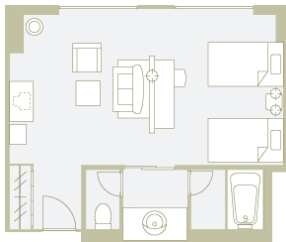

# Guest Room Space "40m<sup>2</sup> or More" with the Exclusive use floor < Sapporo Stay >

### Very Comfortable ! Exclusive use floor for Executive

Guest Room 51m<sup>2</sup> or more  
Concierge desk/Executive lounge  
(Coffee free) at Exclusive use floor.  
Refrigerator( Beverage all free)

Price (1N2D/1 Breakfast) ¥27,000 / person  
The day Before Holiday ¥6,000 up  
Period :2015/10/01~2016/3/31  
Exception date : Snow Festival period

### Beautiful night view ! Exclusive use Upper floor

Guest Room 45m<sup>2</sup>  
Exclusive use floor for Premium  
Guest is located 19th,20th floor

Price (1N2D/1 Breakfast) /person  
10/1-11/30 12/1-3/11 3/12-4/27  
¥10,600 ¥11,900 ¥13,600  
The day Before Holiday : ¥1,500 up  
Exception date : 12/31-1/11, 2/5-2/11